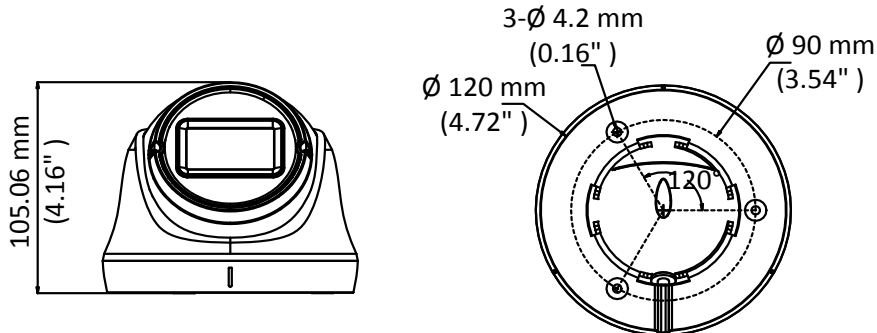

HWT-T340-VF 4 MP EXIR VF Turret Camera

Key Features

- 4 MP high-performance CMOS
- 2560 × 1440 resolution
- 2.8 mm to 12 mm vari-focal lens
- Day/Night switch
- EXIR 2.0, smart IR, up to 40 m IR distance
- 4 in 1 video output (switchable TVI/AHD/CVI/CVBS)
- IP66

Specifications

Camera	
Image Sensor	4 MP CMOS image sensor
Signal System	PAL/NTSC
Resolution	2560 (H) × 1440 (V)
Min. Illumination	0.01 Lux@(F1.2, AGC ON), 0 Lux with IR
Shutter Time	1/25 (1/30) s to 1/50,000 s
Lens	2.8 mm to 12 mm
Horizontal Field of View	108.4° to 32.6°
Lens Mount	Φ14
Day & Night	IR cut filter
Angle Adjustment	Pan: 0° to 360°, Tilt: 0° to 75°, Rotation: 0° to 360°
Synchronization	Internal synchronization
Video Frame Rate	PAL: 4 MP@12.5fps, 4 MP@25fps, 1080p@25fps NTSC: 4 MP@15fps, 4 MP@30fps, 1080p@30fps
Menu	
AGC	High/Medium/Low/Off
D/N Mode	Auto/Color/BW (Black and White)
BLC	Support
DWDR	Support
Language	English
Functions	Brightness, Sharpness, DNR, Mirror, Smart IR
Interface	
Video Output	1 HD analog output
Switch Button	TVI/AHD/CVI/CVBS
General	
Operating Conditions	-40 °C to 60 °C (-40 °F to 140 °F), Humidity: 90% or less (non-condensation)
Power Supply	12 VDC ±15%
Power Consumption	Max. 5.2 W
Protection Level	IP66
Material	Enclosure: Plastic Main Body: Metal
IR Range	Up to 40 m
Dimensions	Ø 120 mm × 105.06 mm (Ø 4.72" × 4.16")
Weight	450 g (0.99 lb.)

Order Model

HWT-T340-VF

Dimension

Accessories

DS-1273ZJ-130-TRL
Wall Mount

DS-1271ZJ-130-TRL
Pendant Mount

DS-1275ZJ-SUS
Vertical Pole Mount

DS-1276ZJ-SUS
Corner Mount